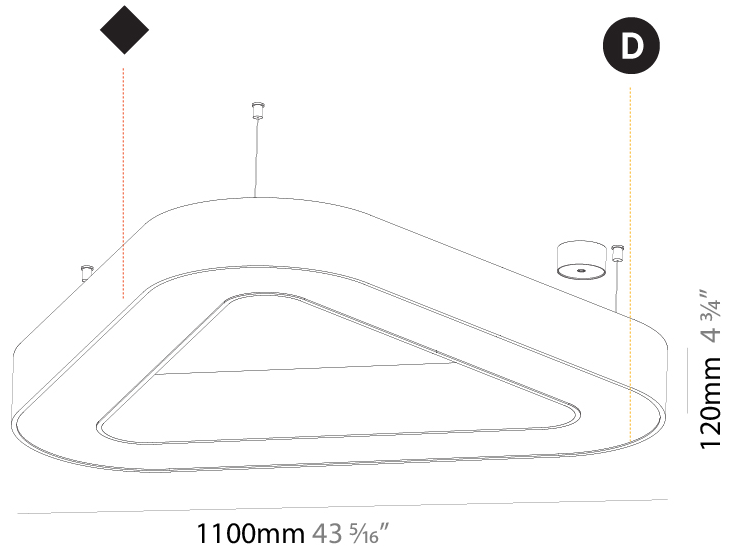

GENERAL

Series: Victory
Brand: Prolicht
Division: Architectural
Mounting Type: Suspension
Mounting Location: Ceiling
Subcategory: Ambient

PHYSICAL

Shape: Abstract
Length (mm): 1100
Length (in): 43 ⁵/₁₆
Width (mm): 1100
Width (in): 43 ⁵/₁₆
Height (mm): 120
Height (in): 4 ³/₄
Max. Overall Height (mm): 2120
Max. Overall Height (in): 83 ⁷/₁₆
Light Distribution: Direct / Indirect
Weight (kg): 10.819
Weight (lbs): 23.851
Diffuser: [PMMA - Opal or Micro-Prism](#)
Fixture Finish: [SSR / BKV / CWI / CRY / HAB / UFT / ITA / RUA / FTG / MYG / LOD / PUS / FRO / FUP / KIA / POP / BLS / SPG / MEY / GOH / GUM / CHC / COM / ABZ / JAG / OBR / MOS / ROR](#)
Fixture Material: Aluminum

ELECTRICAL

Lamp Type: LED (Zhaga Standard)
Input Wattage (W): 70
Total Output Wattage (W): 60 / 48 (3500K)
Dimming: [Non-Dimming / Phase Dimming (120Vac only) / 0-10V Dimming](#)
Driver Included: Yes
Driver Location: Integrated
Driver Type: Constant Current - 120 / 277Vac
Driver Class: Class 2
Input Voltage (V): 120 - 277
Constant Current (MA): 350 / 900/600 (3500K)

LED

[Color Temperature (°K): 3000 / 3500 / 4000](#)
Max. Delivered Lumen (lm): 4150 / 4302 / 4390 Direct / 3660 / 3783 / 3860 Indirect
CRI: >80 CRI
Efficiency (%): 70.9
Lamp Life (hrs): 50000

OPTICAL

RATINGS AND CERTIFICATIONS

Certified By: Certified for North American Standards
IP rating: IP20