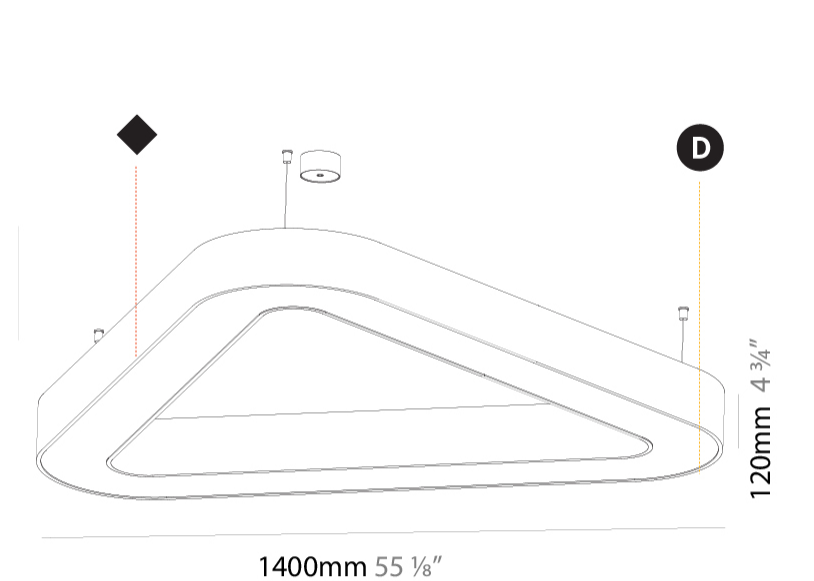

GENERAL

Series: Victory
Brand: Prolicht
Division: Architectural
Mounting Type: Suspension
Mounting Location: Ceiling
Subcategory: Ambient

PHYSICAL

Shape: Abstract
Length (mm): 1400
Length (in): 55 1/8
Width (mm): 1400
Width (in): 55 1/8
Height (mm): 120
Height (in): 4 3/4
Max. Overall Height (mm): 2120
Max. Overall Height (in): 83 7/16
Light Distribution: Direct
Weight (kg): 13.892
Weight (lbs): 30.56
Diffuser: [PMMA - Opal or Micro-Prism](#)
Fixture Finish: [SSR / BKV / CWI / CRY / HAB / UFT / ITA / RUA / FTG / MYG / LOD / PUS / FRO / FUP / KIA / POP / BLS / SPG / MEY / GOH / GUM / CHC / COM / ABZ / JAG / OBR / MOS / ROR](#)
Fixture Material: Aluminum

ELECTRICAL

Lamp Type: LED (Zhaga Standard)
Input Wattage (W): 60
Total Output Wattage (W): 48 / 38.4 (3500K)
Dimming: [Non-Dimming / Phase Dimming (120Vac only) / 0-10V Dimming](#)
Driver Included: Yes
Driver Location: Integrated
Driver Type: Constant Current - 120 / 277Vac
Driver Class: Class 2
Input Voltage (V): 120 - 277
Constant Current (MA): 350 / 1200 (3500K)

LED

[Color Temperature (°K): 3000 / 3500 / 4000](#)
Max. Delivered Lumen (lm): 5540 / 5733 / 5850
CRI: >80 CRI
Efficiency (%): 0.65
Lamp Life (hrs): 50000

OPTICAL

RATINGS AND CERTIFICATIONS

Certified By: Certified for North American Standards
IP rating: IP20