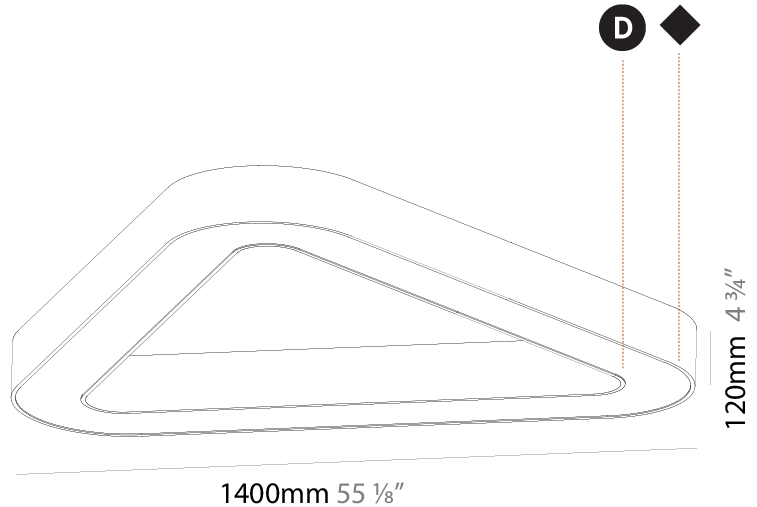

1. To build a product code in our configurator select the specify button on the base model # product page
2. To build a manual product code on this datasheet choose from the options listed below in blue font and add the suffix to the base model #

GENERAL

Series: Victory
Brand: Prolicht
Division: Architectural
Mounting Type: Surface
Mounting Location: Ceiling
Subcategory: Ambient

PHYSICAL

Shape: Abstract
Length (mm): 1400
Length (in): 55 1/8
Width (mm): 1400
Width (in): 55 1/8
Height (mm): 120
Height (in): 4 3/4
Light Distribution: Direct
Weight (kg): 15.2
Weight (lbs): 33.51
Diffuser: PMMA - Opal or Micro-Prism
Fixture Finish: SSR / BKV / CWI / CRY / HAB / UFT / ITA / RUA / FTG / MYG / LOD / PUS / FRO / FUP / KIA / POP / BLS / SPG / MEY / GOH / GUM / CHC / COM / ABZ / JAG / OBR / MOS / ROR
Fixture Material: Aluminum

ELECTRICAL

Lamp Type: LED (Zhaga Standard)
Input Wattage (W): 60
Total Output Wattage (W): 48 / 38.4 (3500K)
Dimming: Non-Dimming / Phase Dimming (120Vac only) / 0-10V Dimming
Driver Included: Yes
Driver Location: Integrated
Driver Type: Constant Current - 120 / 277Vac
Driver Class: Class 2
Input Voltage (V): 120 - 277
Constant Current (MA): 350 / 1200 (3500K)

LED

Color Temperature (°K): 3000 / 3500 / 4000
Max. Delivered Lumen (lm): 5540 / 5733 / 5850
CRI: >80 CRI
Efficiency (%): 65
Lamp Life (hrs): 50000

OPTICAL

RATINGS AND CERTIFICATIONS

Certified By: Certified for North American Standards
IP rating: IP20